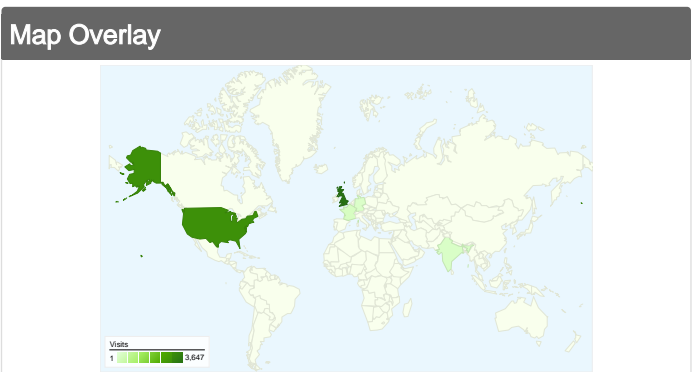

## Site Usage

**7,894** Visits

**7.97%** Bounce Rate

**42,149** Pageviews

**00:03:14** Avg. Time on Site

**5.34** Pages/Visit

**29.76%** % New Visits

## Visitors Overview

Visitors  
**3,307**

**3,307 people visited this site**

**7,894 Visits**

**3,307 Absolute Unique Visitors**

**42,149 Pageviews**

**5.34 Average Pageviews**

**00:03:14 Time on Site**

## 7,894 visits came from 65 countries/territories

### Site Usage

Country/Territory	Visits	Pages/Visit	Avg. Time on Site	% New Visits	Bounce Rate
United Kingdom	3,647	5.92	00:04:36	21.50%	6.83%
United States	2,997	4.89	00:02:05	32.23%	8.41%
France	199	5.53	00:01:44	45.23%	6.03%
India	151	4.14	00:01:48	66.89%	20.53%
Germany	124	4.72	00:02:17	48.39%	8.06%
Netherlands	95	4.71	00:02:28	28.42%	13.68%
Australia	78	7.92	00:03:11	32.05%	7.69%
Ireland	78	4.15	00:02:01	17.95%	7.69%
Canada	72	3.12	00:00:48	52.78%	23.61%
Singapore	49	3.33	00:00:46	69.39%	12.24%