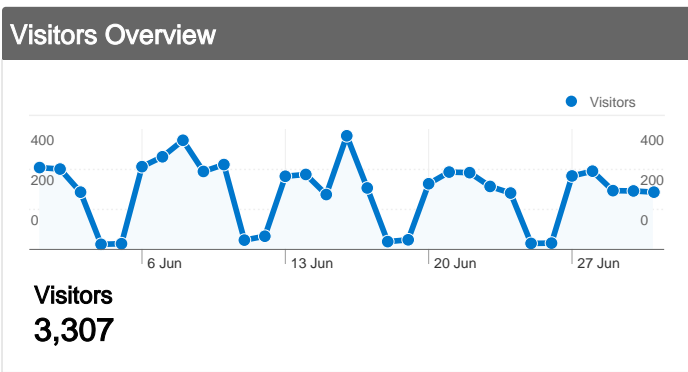

## Site Usage

**7,894** Visits

**7.97%** Bounce Rate

**42,149** Pageviews

**00:03:14** Avg. Time on Site

**5.34** Pages/Visit

**29.76%** % New Visits

## Visitors Overview

Visitors  
**3,307**

**3,307 people visited this site**

**7,894 Visits**

**3,307 Absolute Unique Visitors**

**42,149 Pageviews**

**5.34 Average Pageviews**

**00:03:14 Time on Site**

## 7,894 visits came from 65 countries/territories

Pages on this site were viewed a total of 42,149 times

42,149 Pageviews

17,436 Unique Views

7.97% Bounce Rate