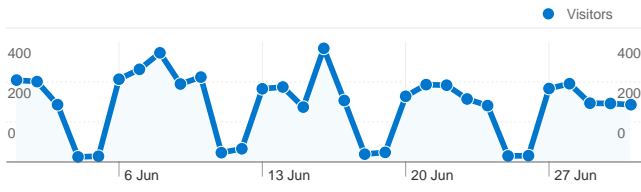

## Site Usage

**7,894** Visits

**7.97%** Bounce Rate

**42,149** Pageviews

**00:03:14** Avg. Time on Site

**5.34** Pages/Visit

**29.76%** % New Visits

## Visitors Overview

Visitors  
**3,307**

**3,307 people visited this site**

**7,894 Visits**

**3,307 Absolute Unique Visitors**

**42,149 Pageviews**

**5.34 Average Pageviews**

**00:03:14 Time on Site**

1 - 10 of 65

**3,307 people visited this site**

**7,894 Visits**

**3,307 Absolute Unique Visitors**

**42,149 Pageviews**

**5.34 Average Pageviews**

**00:03:14 Time on Site**

**7.97% Bounce Rate**

Pages on this site were viewed a total of 42,149 times

42,149 Pageviews

17,436 Unique Views

7.97% Bounce Rate