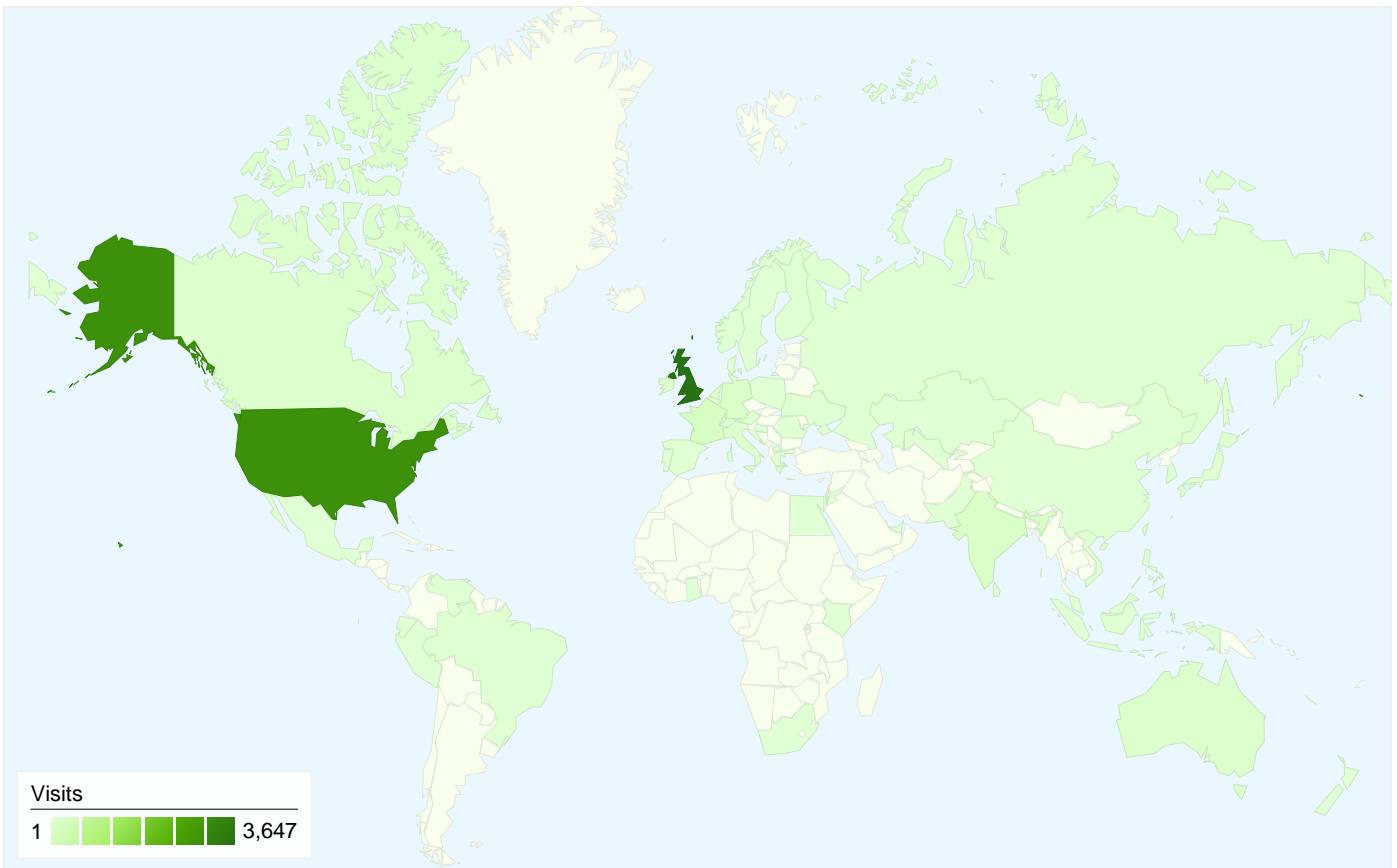

## Search sent 3,175 total visits via 1,383 keywords

1 - 10 of 1,383

**3,307 people visited this site**

**7,894 Visits**

**3,307 Absolute Unique Visitors**

**42,149 Pageviews**

**5.34 Average Pageviews**

**00:03:14 Time on Site**

**7.97% Bounce Rate**

**29.76% New Visits**

## 7,894 visits came from 65 countries/territories