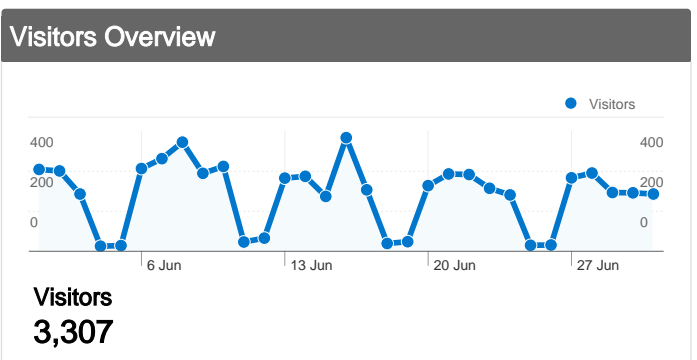

## Site Usage

**7,894** Visits

**7.97%** Bounce Rate

**42,149** Pageviews

**00:03:14** Avg. Time on Site

**5.34** Pages/Visit

**29.76%** % New Visits

## Visitors Overview

Visitors  
**3,307**

**3,307 people visited this site**

**7,894 Visits**

**3,307 Absolute Unique Visitors**

**42,149 Pageviews**

**5.34 Average Pageviews**

**00:03:14 Time on Site**

## 7,894 visits came from 65 countries/territories

Pages on this site were viewed a total of 42,149 times

42,149 Pageviews

17,436 Unique Views

7.97% Bounce Rate