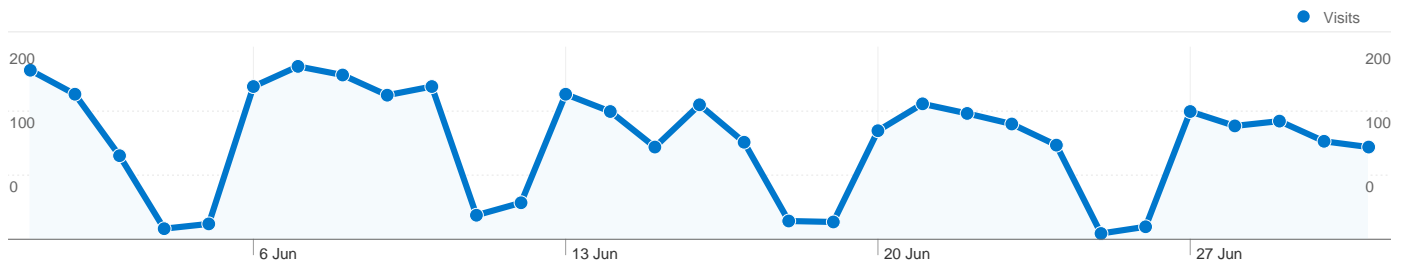

## Visitors Overview

Visitors  
**3,307**

**3,307 people visited this site**

**7,894 Visits**

**3,307 Absolute Unique Visitors**

**42,149 Pageviews**

**5.34 Average Pageviews**

**00:03:14 Time on Site**

All traffic sources sent a total of 7,894 visits

-  **41.58%** Direct Traffic
-  **18.20%** Referring Sites
-  **40.22%** Search Engines

- **Direct Traffic**  
3,282.00 (41.58%)
- **Search Engines**  
3,175.00 (40.22%)
- **Referring Sites**  
1,437.00 (18.20%)

## Search sent 3,175 total visits via 1,383 keywords

Pages on this site were viewed a total of 42,149 times

42,149 Pageviews

17,436 Unique Views

7.97% Bounce Rate