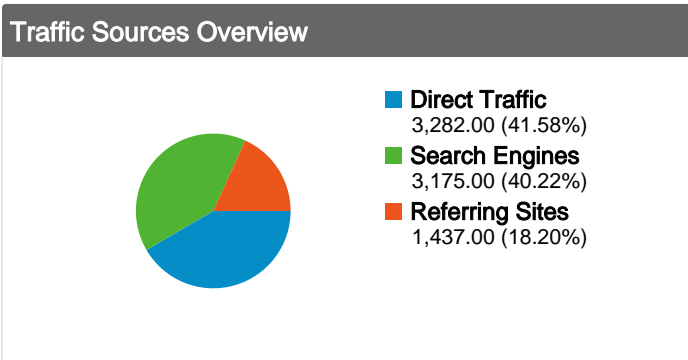

## Site Usage

**7,894** Visits

**7.97%** Bounce Rate

**42,149** Pageviews

**00:03:14** Avg. Time on Site

**5.34** Pages/Visit

**29.76%** % New Visits

## Visitors Overview

Visitors  
**3,307**

**3,307 people visited this site**

**7,894 Visits**

**3,307 Absolute Unique Visitors**

**42,149 Pageviews**

**5.34 Average Pageviews**

**00:03:14 Time on Site**

All traffic sources sent a total of 7,894 visits

-  **41.58%** Direct Traffic
-  **18.20%** Referring Sites
-  **40.22%** Search Engines

- **Direct Traffic**  
3,282.00 (41.58%)
- **Search Engines**  
3,175.00 (40.22%)
- **Referring Sites**  
1,437.00 (18.20%)

### Site Usage

Country/Territory	Visits	Pages/Visit	Avg. Time on Site	% New Visits	Bounce Rate
United Kingdom	3,647	5.92	00:04:36	21.50%	6.83%
United States	2,997	4.89	00:02:05	32.23%	8.41%
France	199	5.53	00:01:44	45.23%	6.03%
India	151	4.14	00:01:48	66.89%	20.53%
Germany	124	4.72	00:02:17	48.39%	8.06%
Netherlands	95	4.71	00:02:28	28.42%	13.68%
Australia	78	7.92	00:03:11	32.05%	7.69%
Ireland	78	4.15	00:02:01	17.95%	7.69%
Canada	72	3.12	00:00:48	52.78%	23.61%
Singapore	49	3.33	00:00:46	69.39%	12.24%